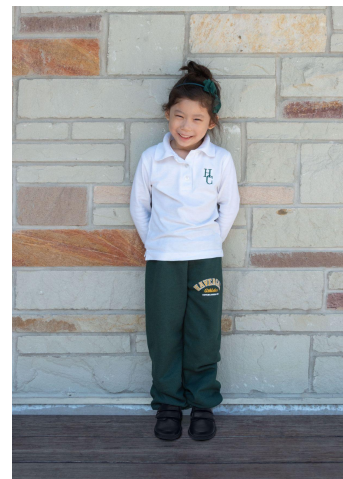

Number One Dress (Tuesdays):

- tunic **or** dress pants
- short **or** long sleeve dress shirt **with** tie
- black modesty shorts
- green knee socks or green tights
- black velcro running shoes

Example of Number One Dress for JK/SK

Regular Dress (All Other Days):

- short **or** long sleeve golf shirt
- gym short **or** Havergal track pant
- green sweater **or** green ¼ zip
- green knee socks **or** green tights
- black velcro running shoes